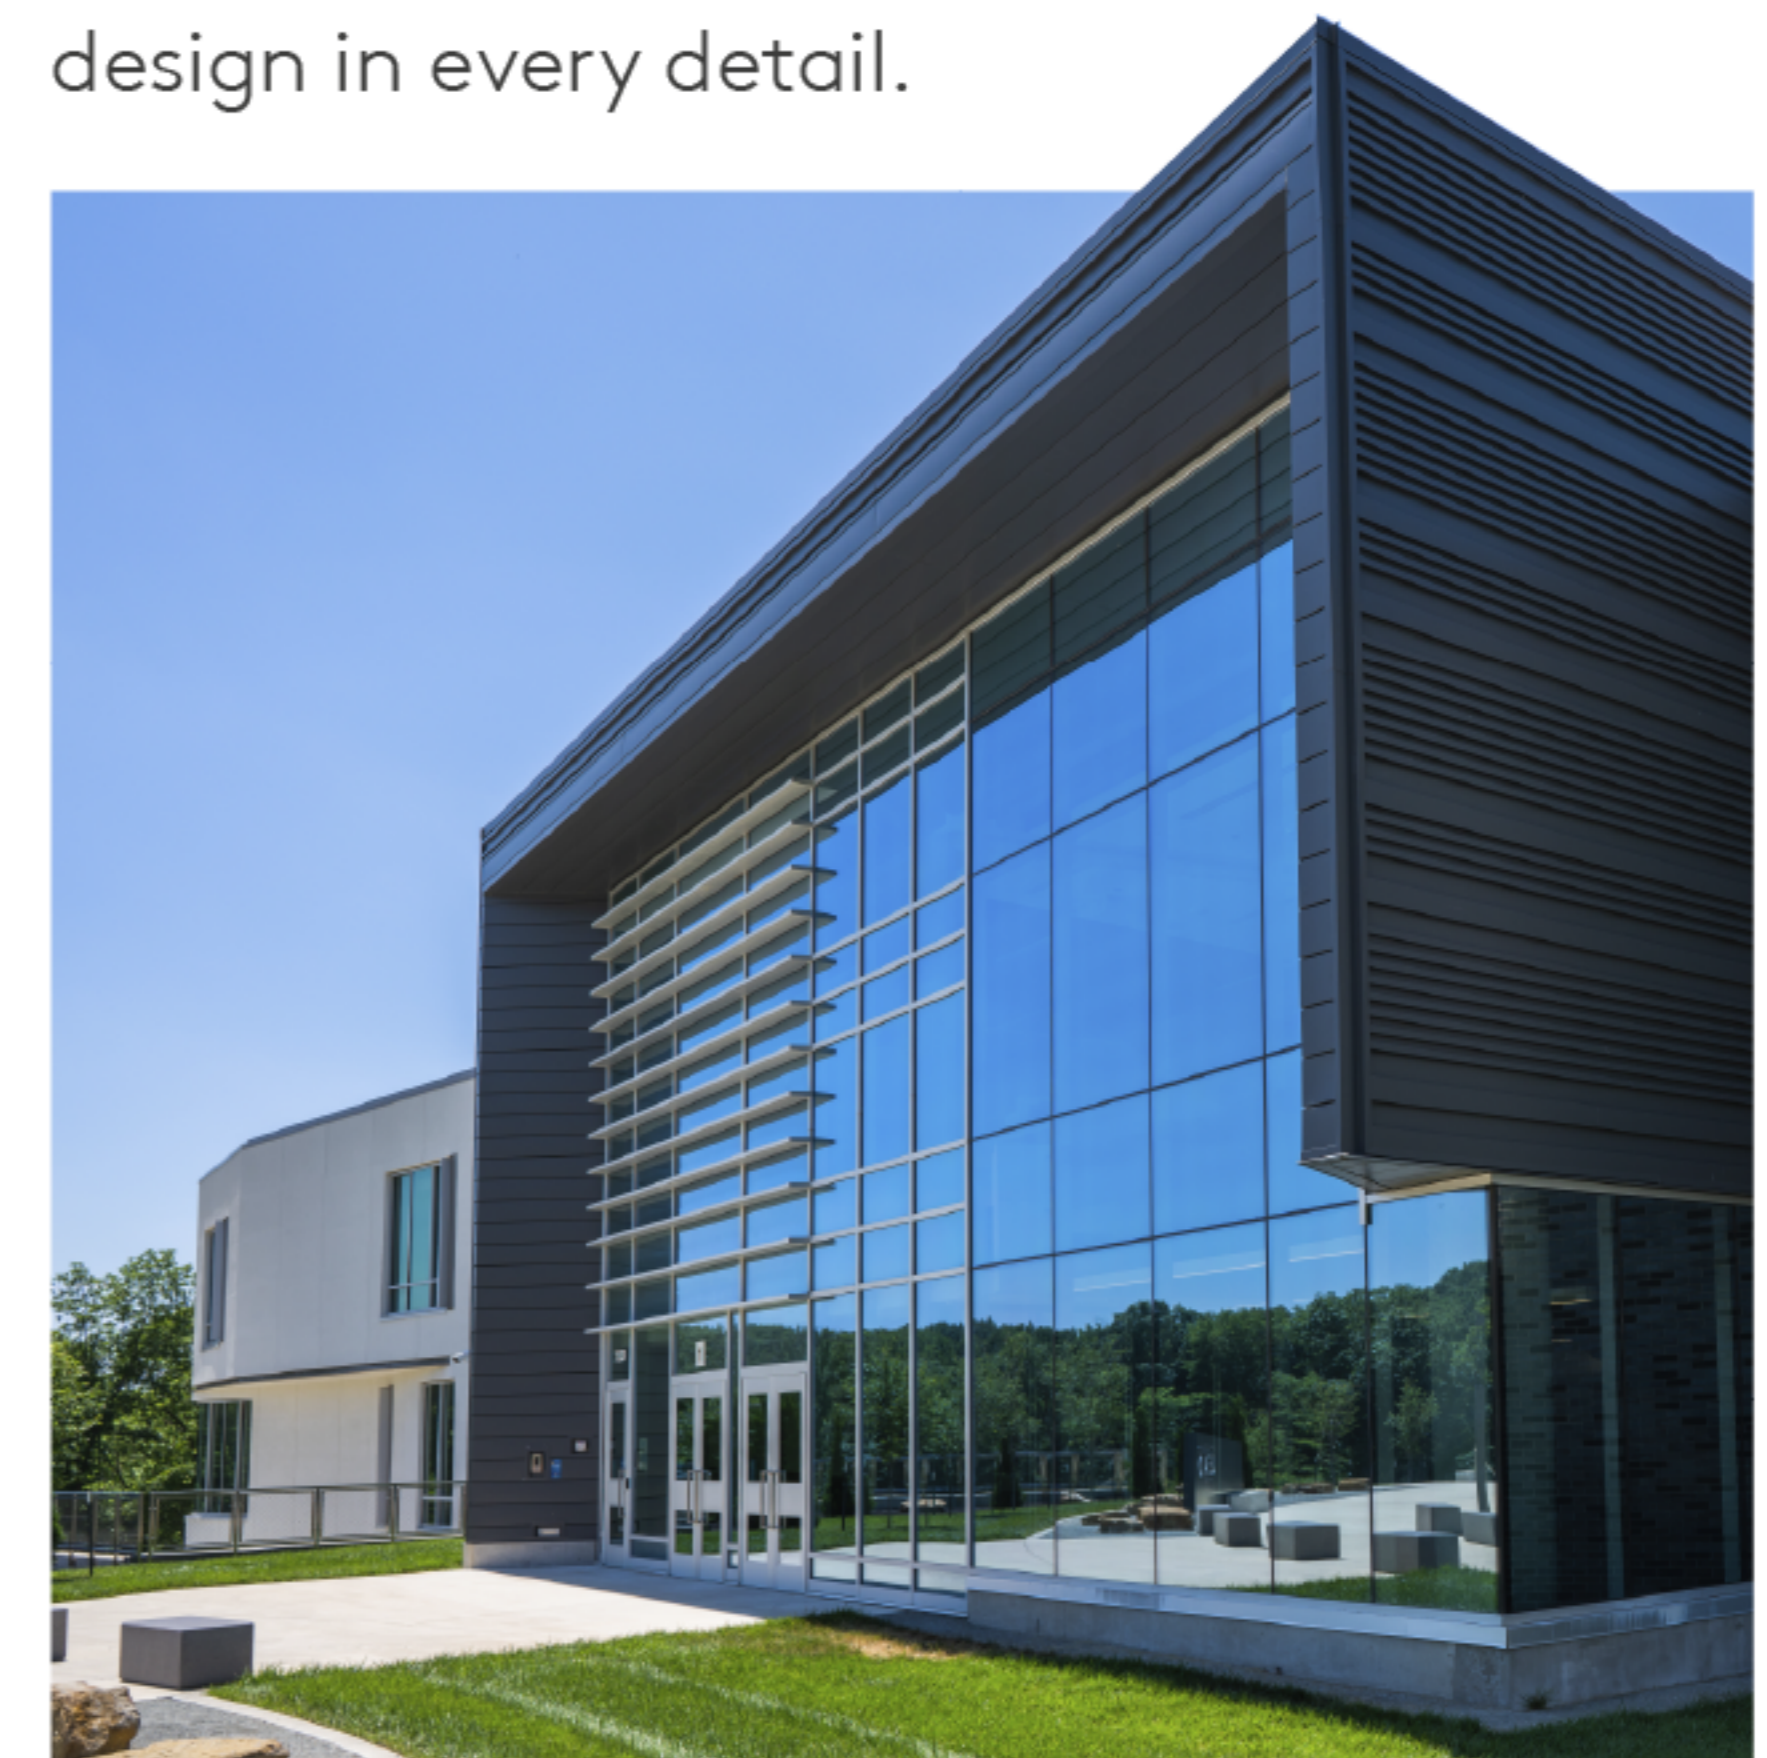

HQ / East 685 Middle Street, Bristol, CT 06010 | 1-800-640-9501
West 10707 Commerce Way, Fontana, CA 92337 | 1-800-700-6140
South 1975 Eidson Drive, DeLand, FL 32724 | 1-800-640-9501
Central 15000 Panatela Parkway, Little Rock, AR 72206 | 1-800-640-9501
www.morincorp.com #morincorp

Morin®
By Kingspan